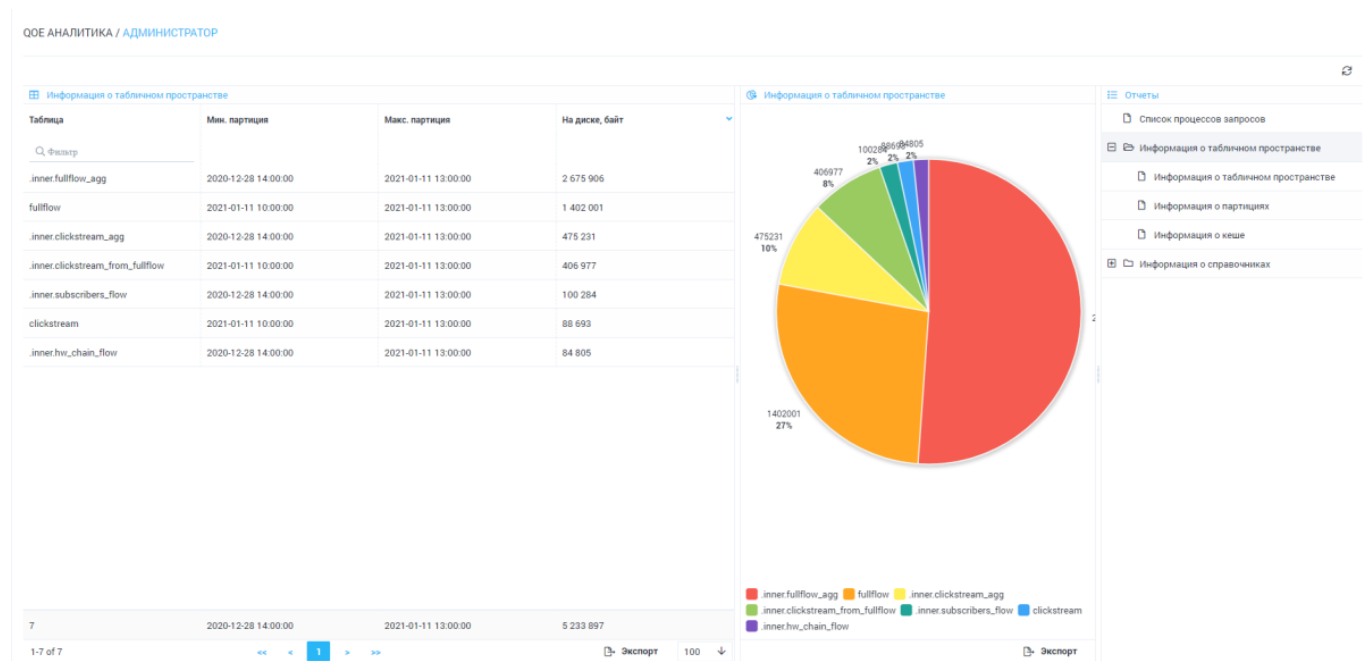

# Table of Contents

<b>Tablespace information</b> .....	3
Tablespace information .....	3
Partition information .....	3
Cache information .....	4

# Tablespace information

## Tablespace information

In this section you can see how much disk space tables take up.

## Partition information

In this section you can see a list of all table partitions, and how much disk space they take up.

QOE АНАЛИТИКА / АДМИНИСТРАТОР

Информация о партициях

Партиция	Таблица	На диске, байт
2021-01-11 14:00:00	inner.fullflow_agg	69 950
2021-01-11 14:00:00	fullflow	64 308
2021-01-11 14:00:00	inner.hw_chain_flow	12 800
2021-01-11 14:00:00	inner.subscribers_flow	13 059
2021-01-11 14:00:00	inner.clickstream_agg	32 120
2021-01-11 14:00:00	clickstream	22 137
2021-01-11 14:00:00	inner.clickstream_from_fullflow	22 861
2021-01-11 13:00:00	fullflow	440 728
2021-01-11 13:00:00	inner.subscribers_flow	15 210
2021-01-11 13:00:00	inner.fullflow_agg	181 187
2021-01-11 13:00:00	inner.clickstream_from_fullflow	132 554
2021-01-11 13:00:00	inner.clickstream_agg	20 151
2021-01-11 13:00:00	clickstream	15 166
2021-01-11 13:00:00	inner.hw_chain_flow	6 400