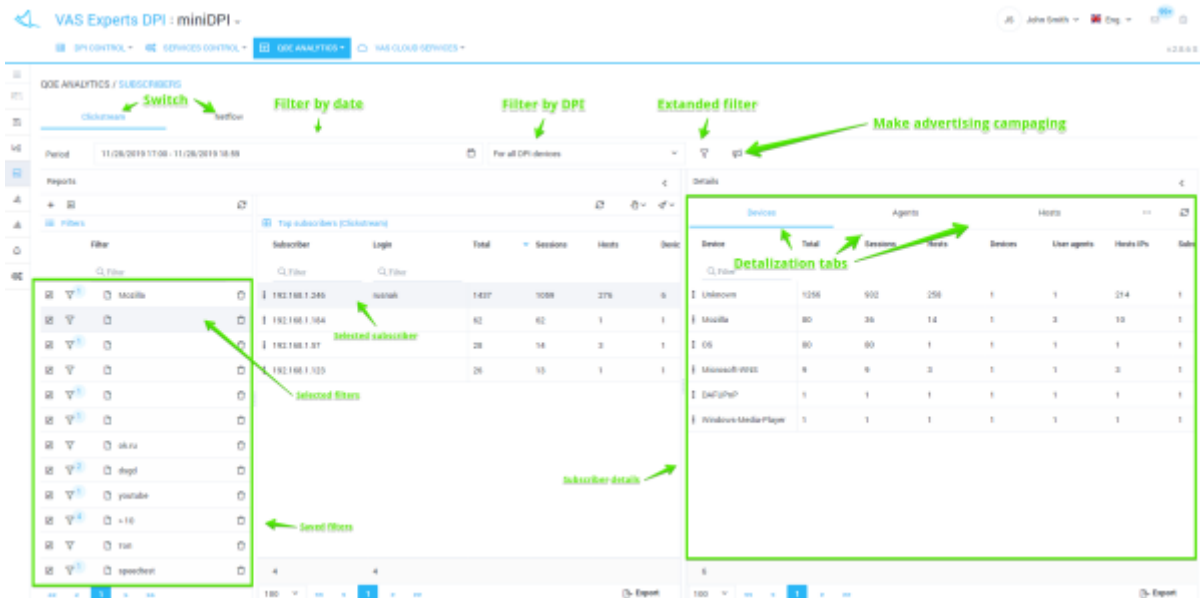

Table of Contents

QoE Subscribers 3

QoE Subscribers

This section contains reports for netflow and clickstream analysis in terms of subscriber properties.

The feature of the section is that you can create a custom list of named filters (search patterns): for example, search for subscribers visiting competitors' web-sites; search for subscribers using IPTV or VoIP; search for Internet speed measurements performed by subscribers and so on.

To switch to the section, open the QoE ANALYTICS menu and click SUBSCRIBERS

The section will be opened like the figure below.

To analyze subscribers in terms of netflow, please open Net flow tab.

QoS ANALYTICS / SUBSCRIBERS **no flow selected**

Clickstream **no flow**

Period: 11/26/2019 17:00 - 11/26/2019 18:58 For all DPI devices

Reports

Filters

Filter

Subscriber	Logins	RTT	RTT from	RTT to	Delays	Segments
192.168.1.246	razak	35	1	193	0.47	0
192.168.1.67		4	1	4	0.80	0
192.168.1.123		1	1	2	0.84	0

Spline area

Export